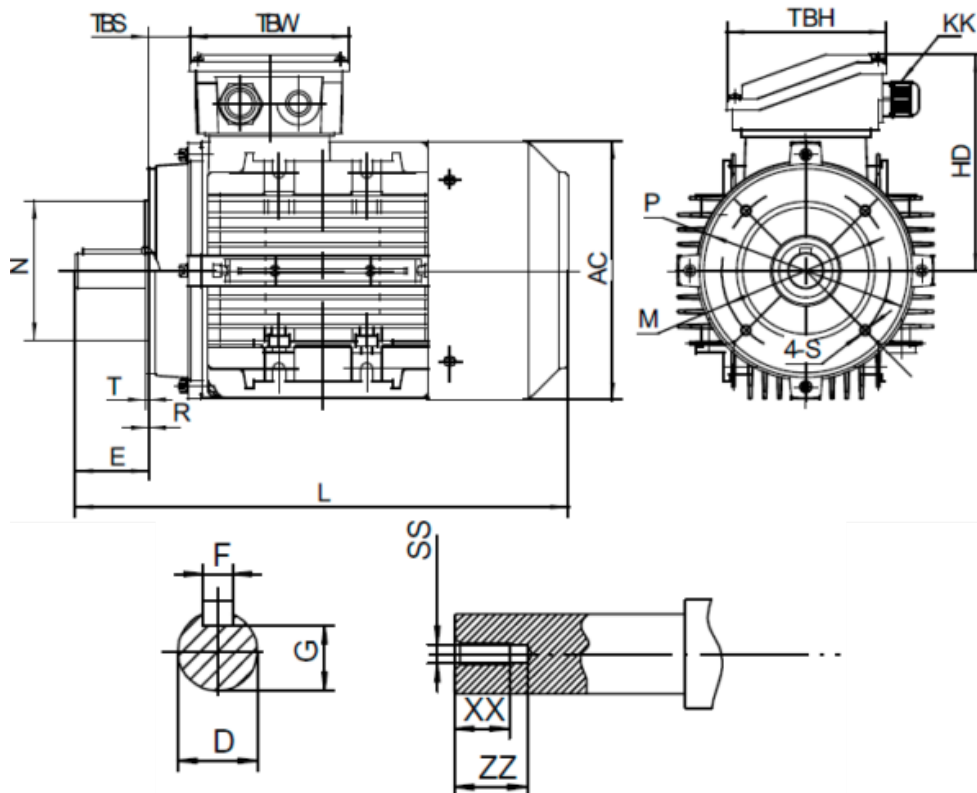

Data Sheet

Article number: 2518001506150140

Description: Kleedrive T3A 90L2-6 1.5kw 900 rpm UL/CSA
3x230/400V 50 HZ IP55 B14 Eff=81%

Measures

AA = 176	L = 313/338	TBH = 109
AC = Ø177	M = Ø115	TBS = 28.5
AD = 235	N = Ø95	TBW = 109
D = Ø24	P = Ø140	XX = 19
E = 50	R = 0	ZZ = 25
F = 8	S = M8	
G = 20	SS = M8	
HD = 145	T = 3	